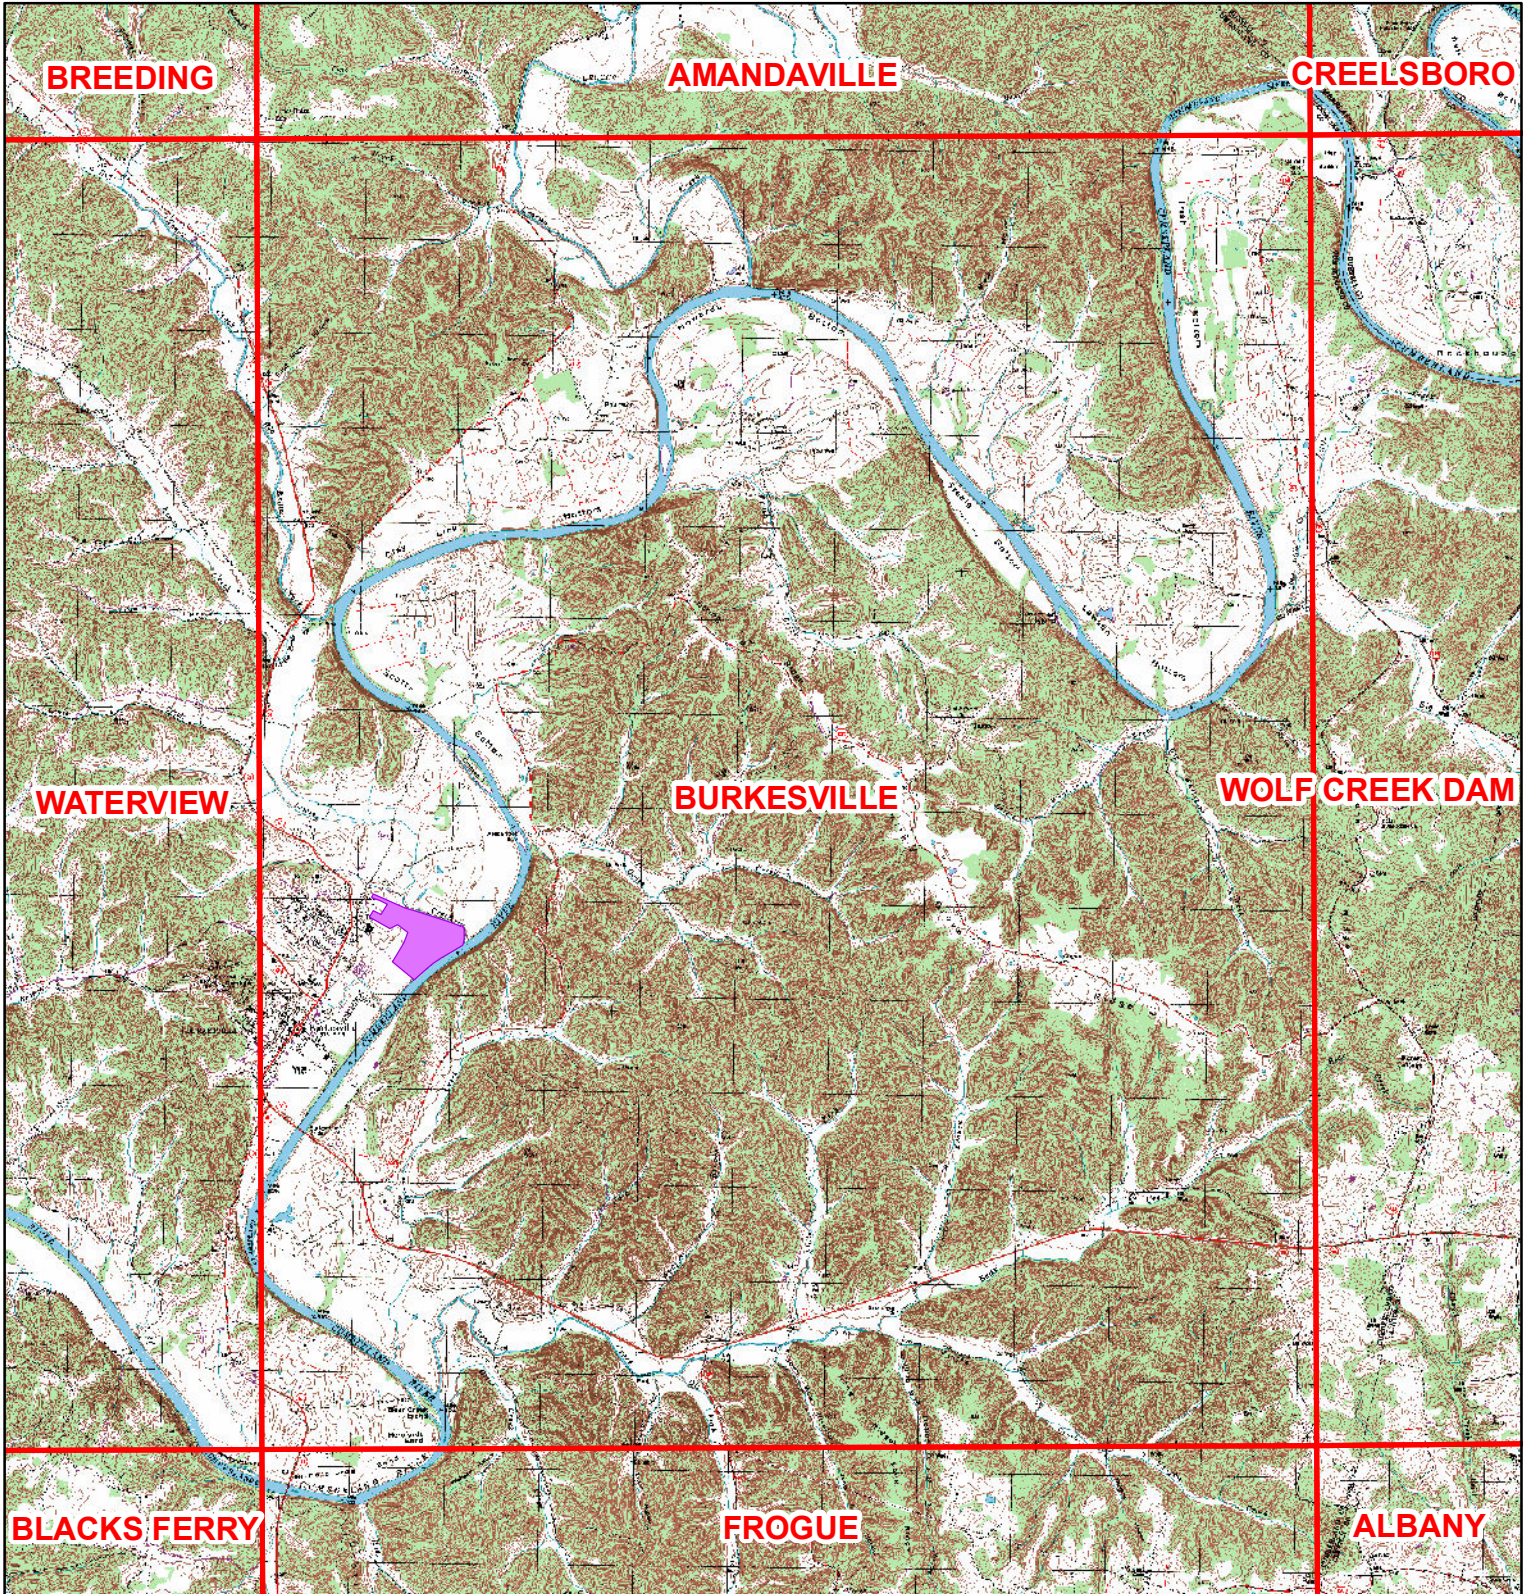

Burkesville-Cumberland Industrial Park

Burkesville Quadrangle

1 inch = 1 miles

Legend

-  Site Boundary
-  Quad

The maps and data provided by the Lake Cumberland Area Development District are not intended to be used for purposes other than generalized planning. Every reasonable effort is made to present accurate information, however LCADD makes no guarantees of any kind. For questions please contact us at 270-866-4200.