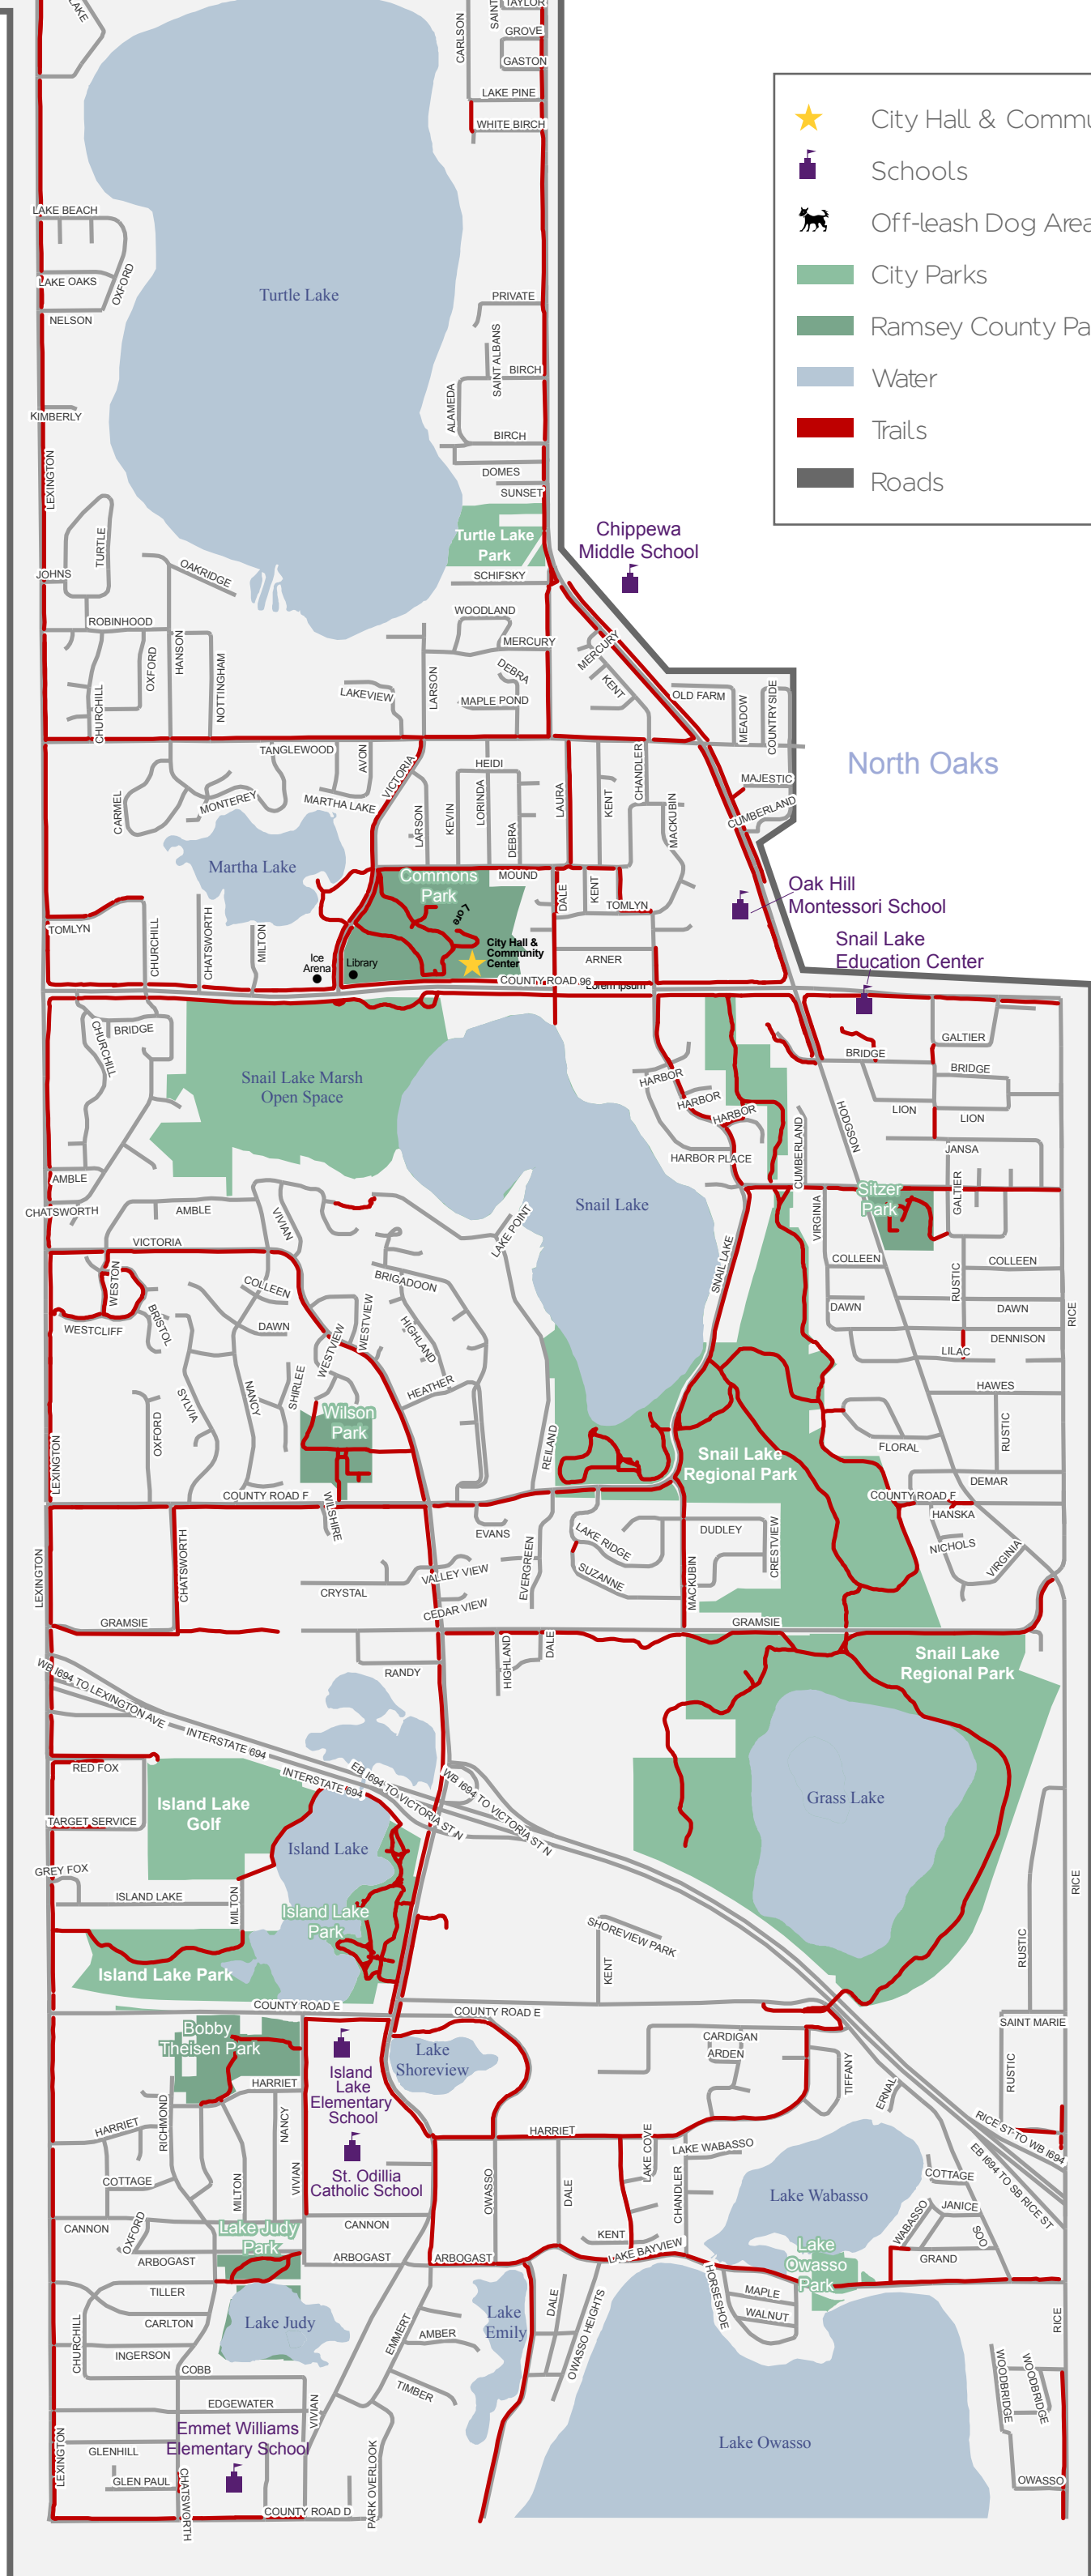

Public Buildings

- **F5 Chippewa Middle School** 5000 Hodgson Road
  3 Ball Fields • Soccer Field • Hardcourt Area • Playground • Swimming Pool • 5 Tennis Courts
- **E11 Emmet Williams Elementary School** 955 County Road D
  2 Ball Fields • Playground
- **F10 Island Lake Elementary School** 3555 Victoria Street North
  2 Ball Fields • Playground
- **F6 Ramsey County Library** 4570 Victoria Street North
  Shoreview Community Center 4580 Victoria Street North
  Waterpark • Indoor Playground • Fitness Center • Banquets-Meetings • Indoor Track • Gymnasium
  Shoreview Ice Arena 877 Highway 96
  Hockey Rinks
- **G6 Snail Lake Education Center** 350 Highway 96 West
  2 Ball Fields • Basketball Court • Playground • Soccer Fields
- **D3 Turtle Lake Elementary School** 1141 Lepak Court
  Ball Fields • Soccer Field • Basketball Court • Playground

- ★ City Hall & Community Center
- 🏫 Schools
- 🐕 Off-leash Dog Area
- 🌳 City Parks
- 🌳 Ramsey County Parks
- 💧 Water
- 🛤️ Trails
- 🛣️ Roads