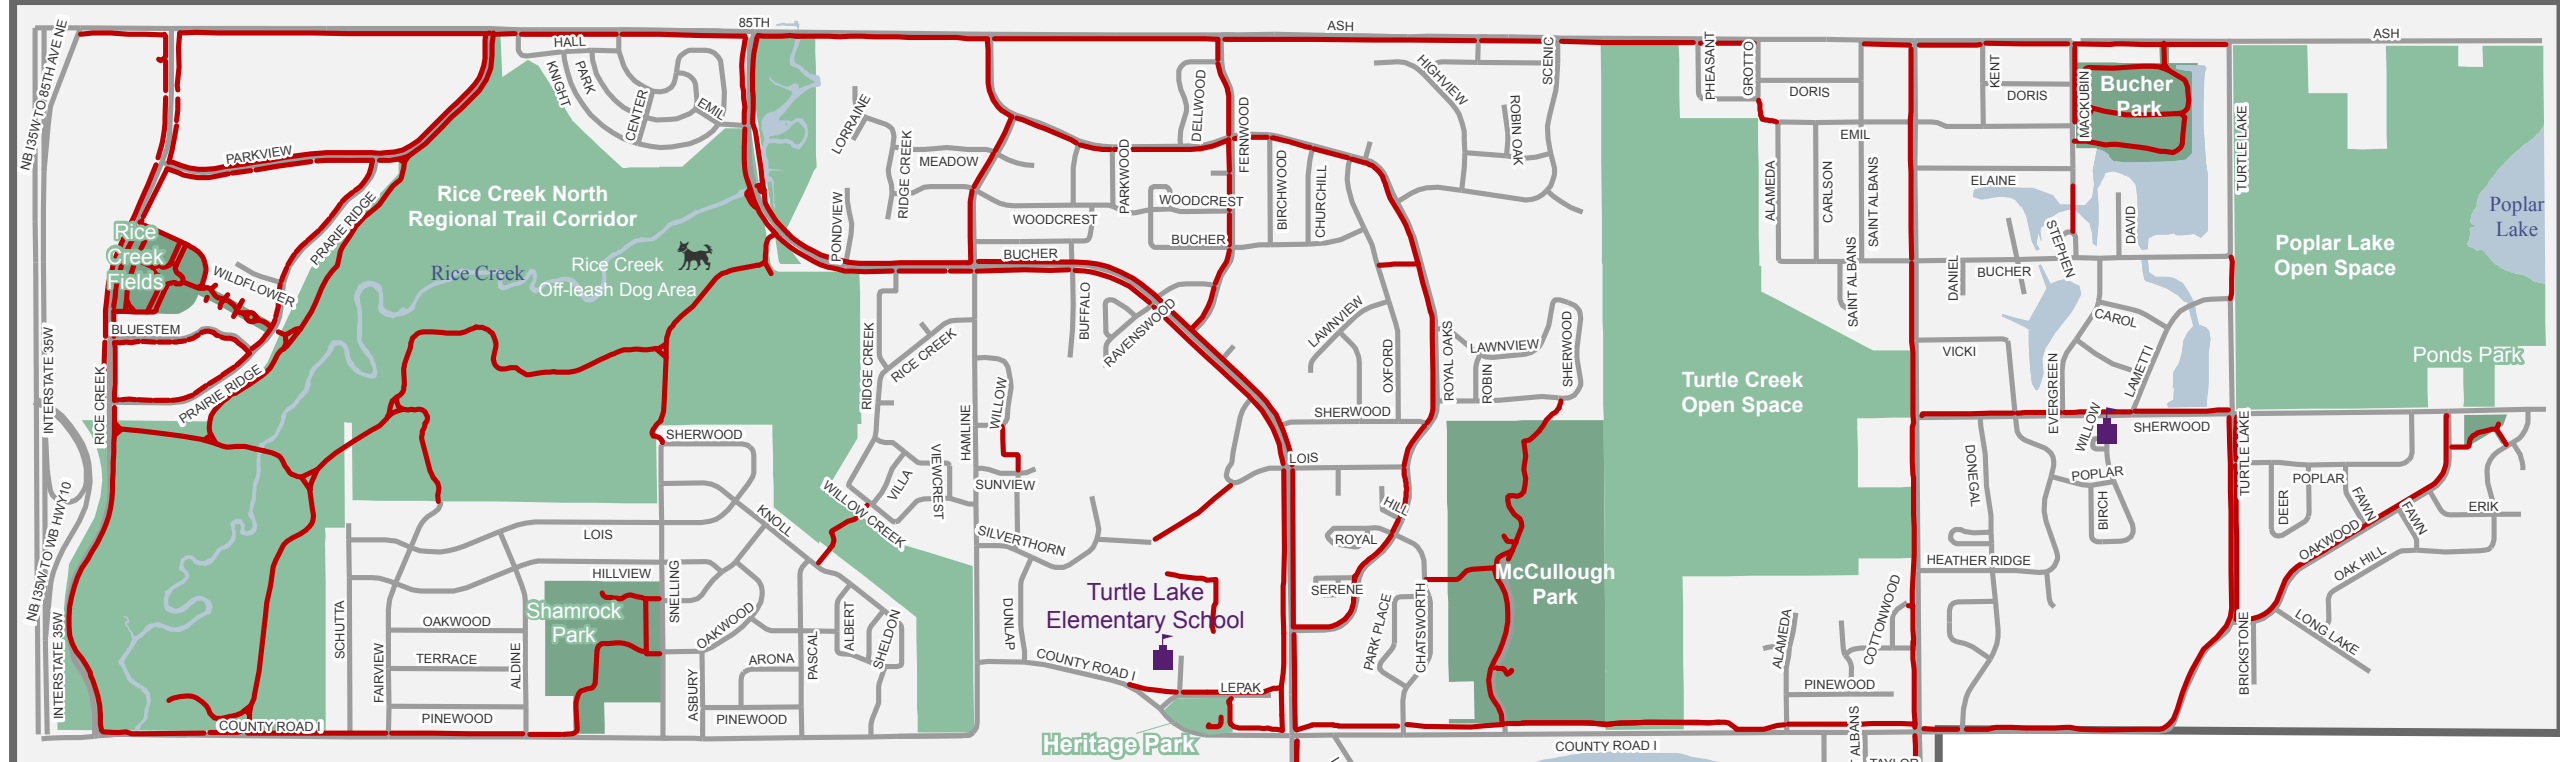

A

B

C

D

E

F

G

H

1

2

3

4

5

6

7

8

9

10

11

1

2

3

4

5

6

7

8

9

10

11

Blaine

Circle Pines

Lino Lakes

Mounds View